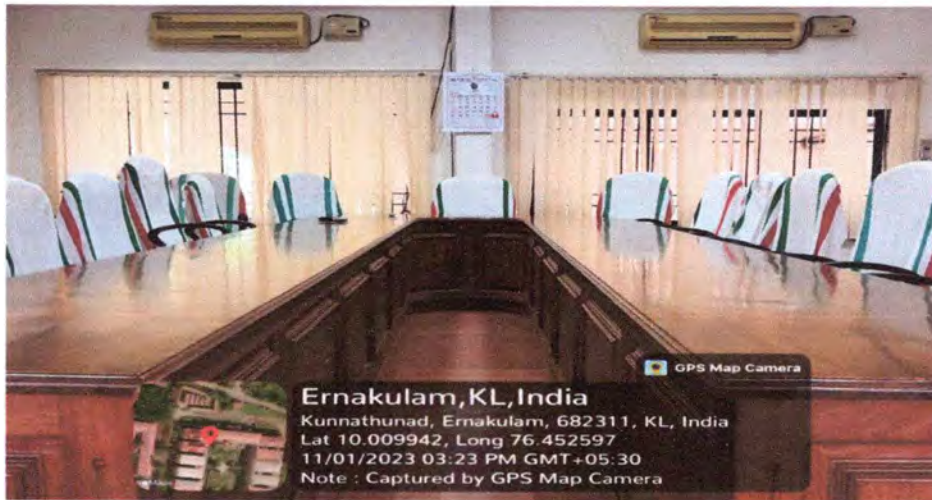

Parking facility

The college has designated parking area for vehicles to park in the campus. Entry of vehicle beyond that point is strictly prohibited

Water Purification Plant

The College has made necessary arrangements for providing clean and pure drinking water to the students and all staff. A water treatment plant operates in the college to provide clean, potable water for students and staff.