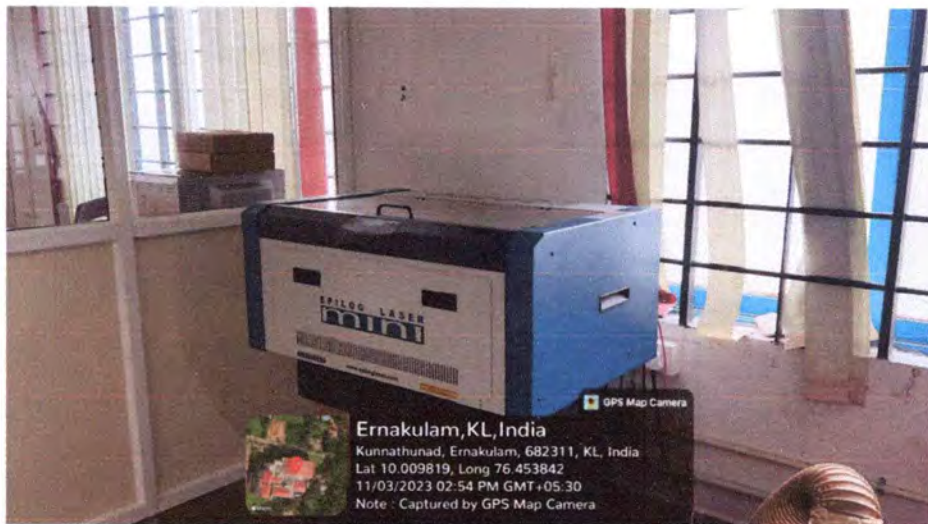

College canteen

The canteen is primarily responsible for serving nutritious and hygienic food to the students and staff. It also serves meals to the students residing in the campus.

Fab lab

R. Sree
PRINCIPAL
Sree Narayana Gurukulam
College of Engineering,
Kadayirippu, Kolenchery-682311