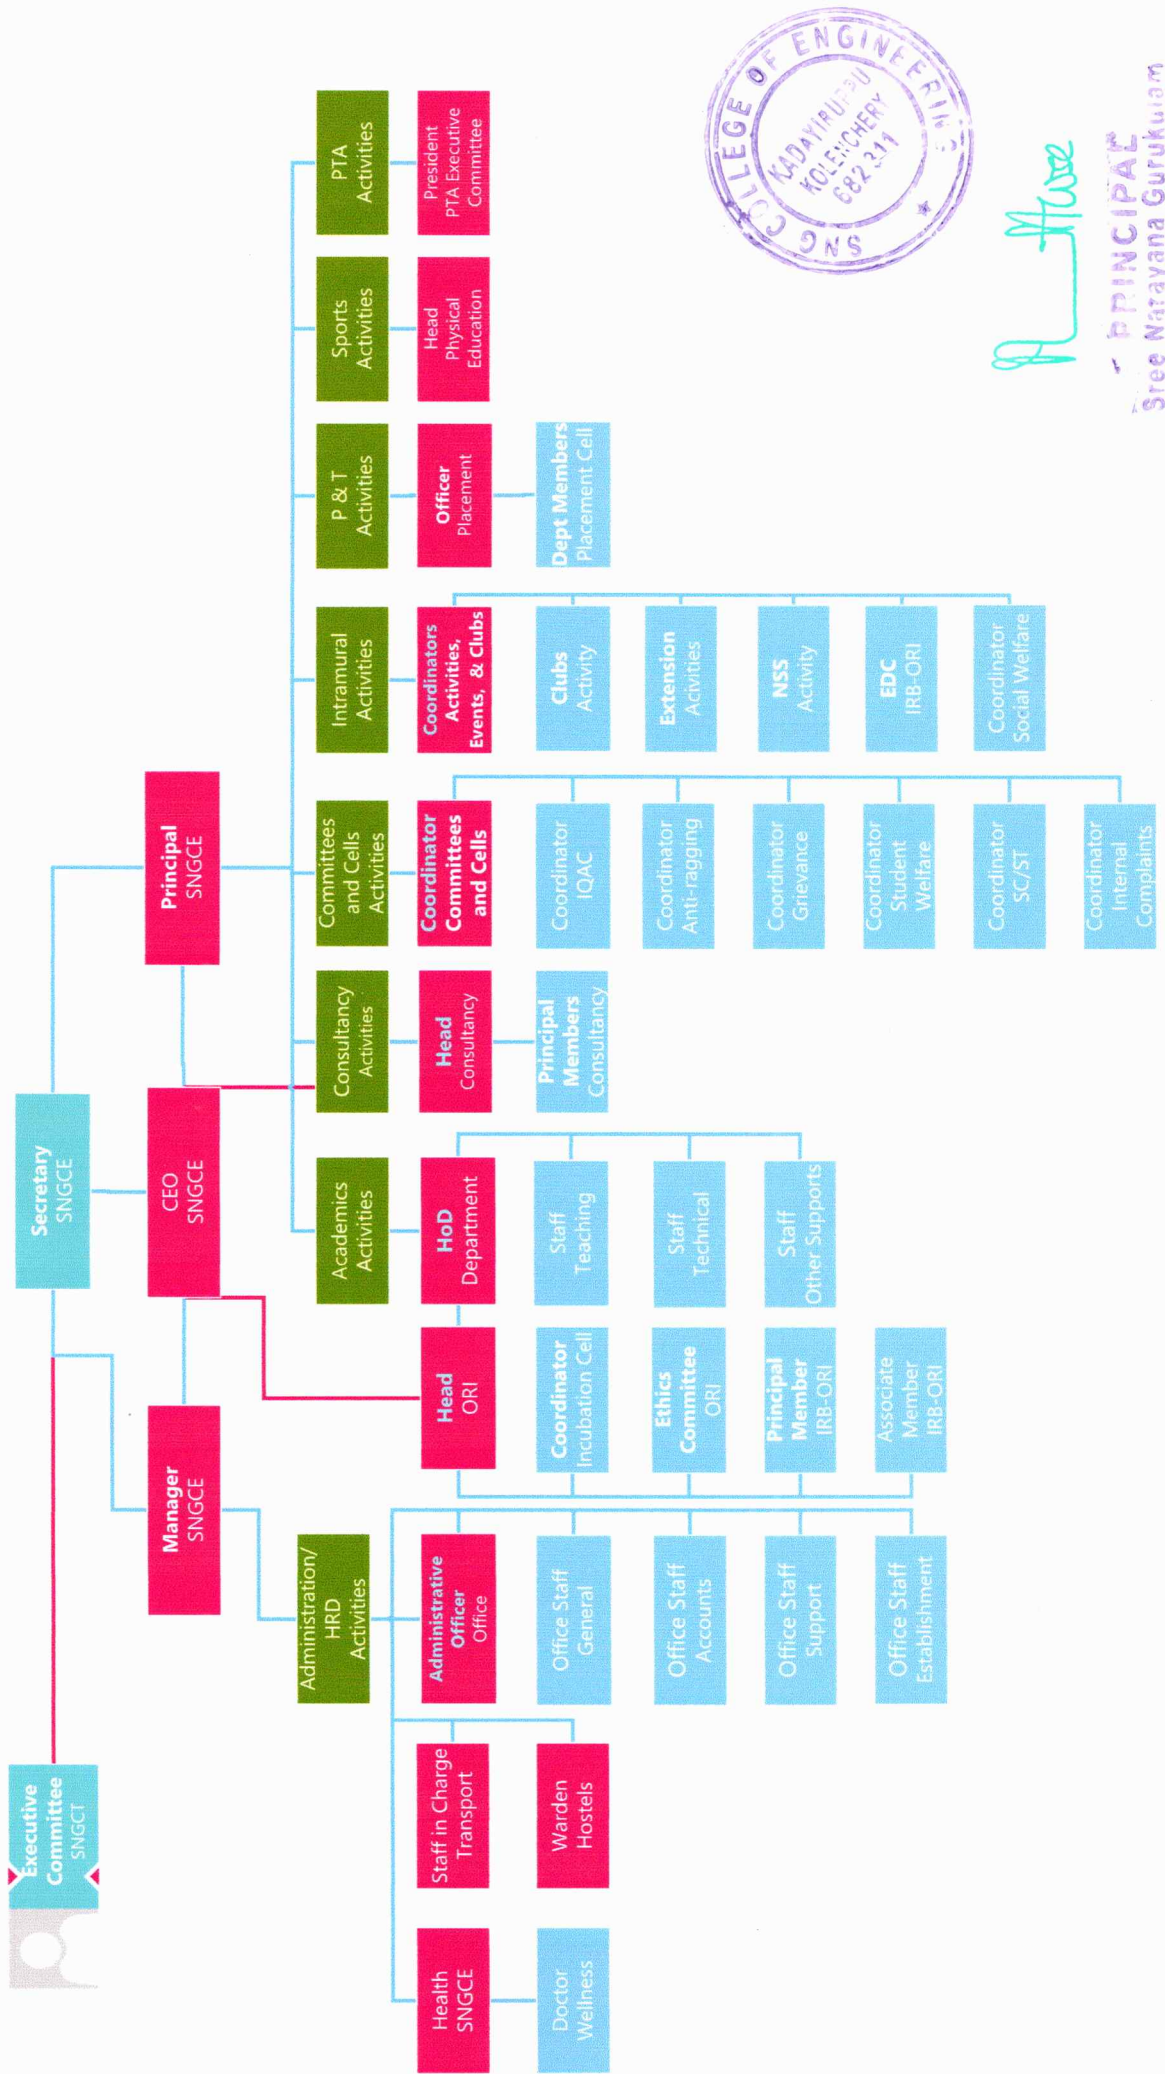

# Organization Chart - SNGCE

*A. Hase*

**PRINCIPAL**  
Sree Narayana Gurukulam  
College of Engineering  
Koyiluppu, Kolenchery - 682 311