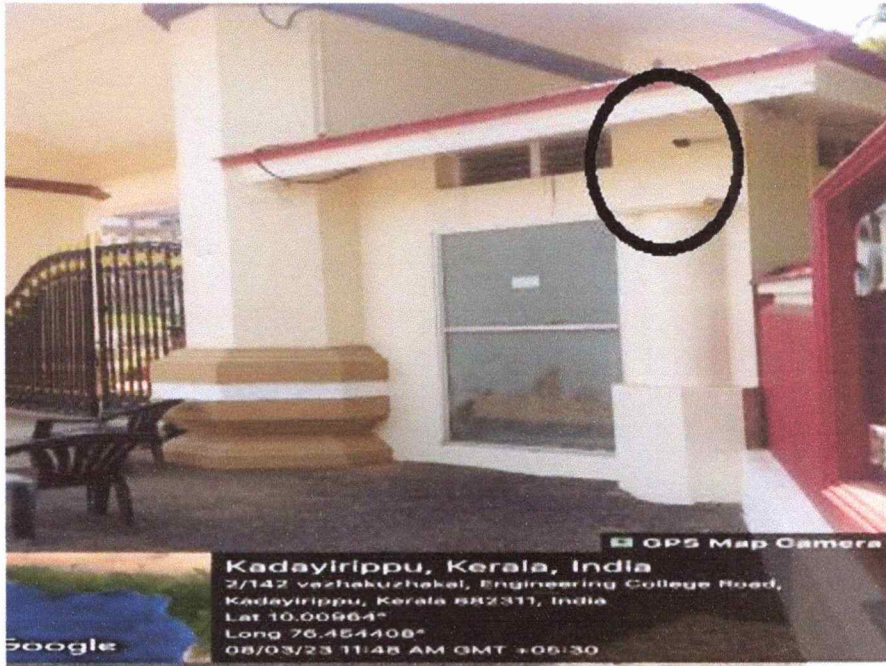

SPECIFIC FACILITIES PROVIDED FOR WOMEN

The institution understands the responsibility towards gender equality and plethora of initiatives has been taken in the consideration of it.

Safety & Security

- Availability of Guards at girls hostel, for 24*7 security assurance of girls.
- The campus is well equipment with CCTV cameras, right from the entrance to the whole campus. It also covers the canteen area.
- For controlling the crucial and contingent conditions Guards are available all 24 hours & 365 days in the campus.
- Distinct Identity Cards based on the year of admission are issued for students
- Complaint and suggestion boxes are kept in the campus and immediate measures are taken on the complaints received
- Compulsory uniform with identity card for all the students to ensure that only legitimate student should enter into the campus by checking identity card and the student properly.
- To update the parents /guardian regarding student's performance including attendance, parents whats app group is created for each class .
- All the college buses have male/female faculty in-charges to look after the discipline in the bus.
- Lady teachers' presence is ensured for student programmes involving girl students conducted outside the campus

A. Hase
PRINCIPAL
Sree Narayana Gurukulam
College of Engineering
Kadayiruppu, Kolenchery-682 311

CCTV surveillance and 24x7 security guards inside the campus

Camera installed at the main entrance

Security at the main gate