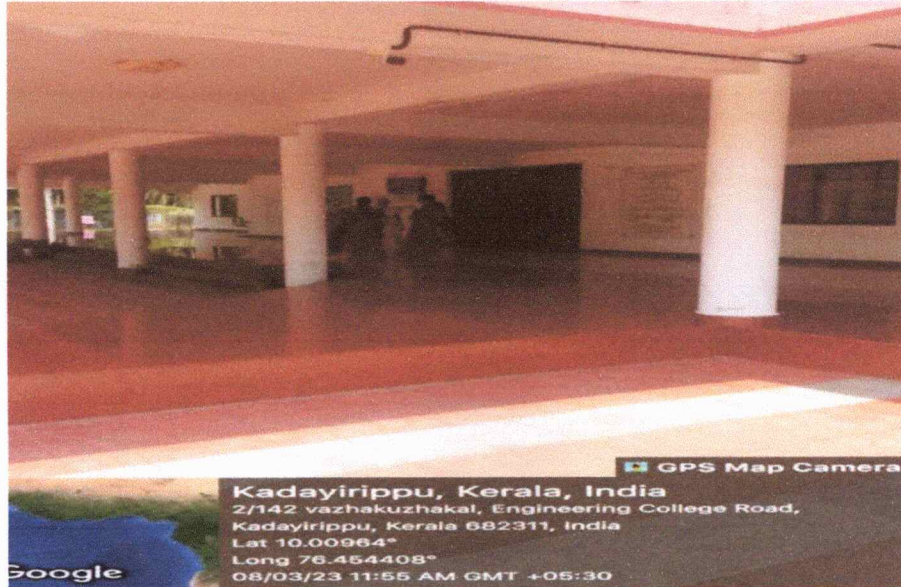

CCTV surveillance and 24x7 security guards inside the Hostel

Camera installed at the hostel entrance