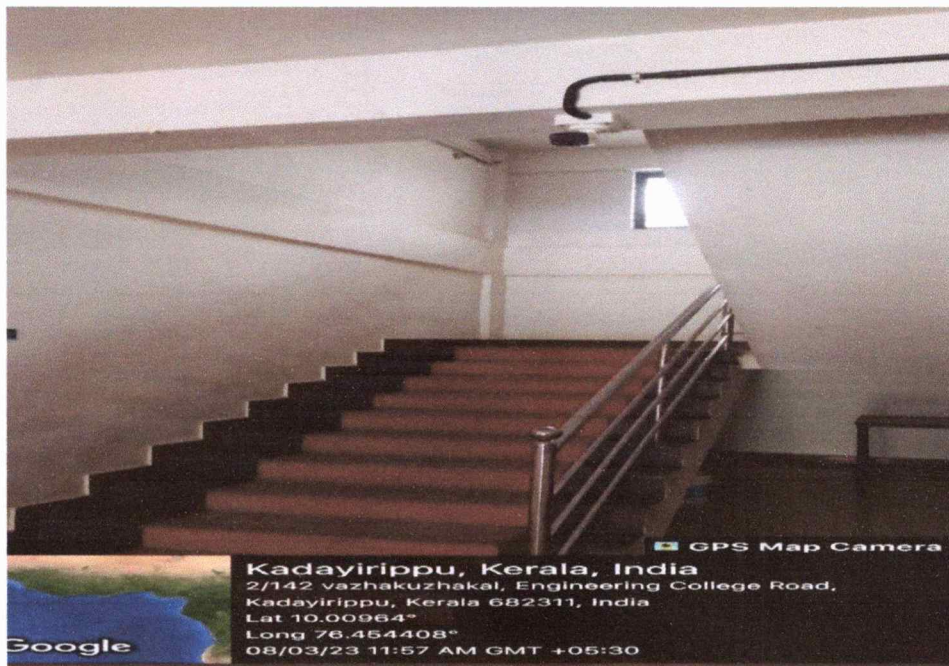

Camera near the stairs