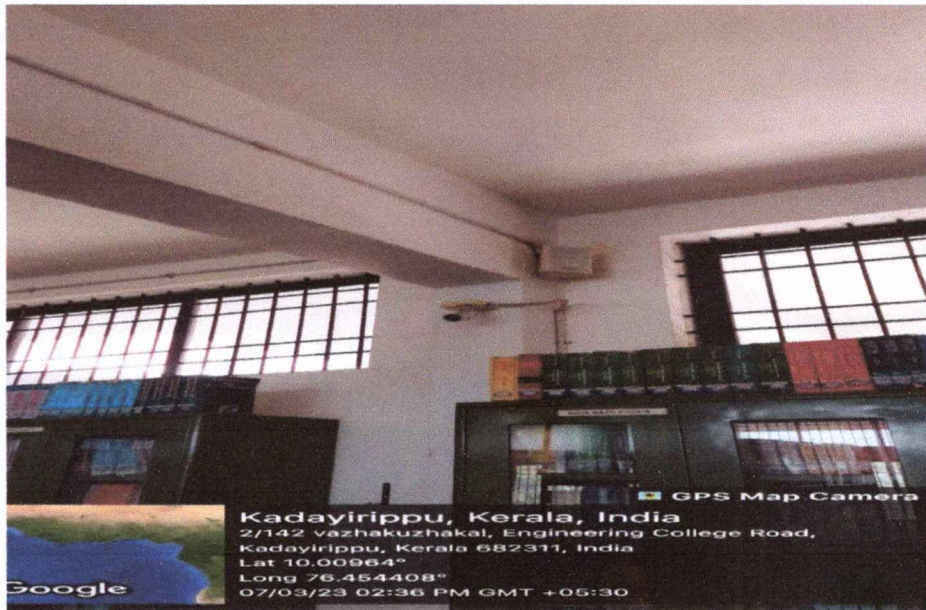

Cameras installed in the library