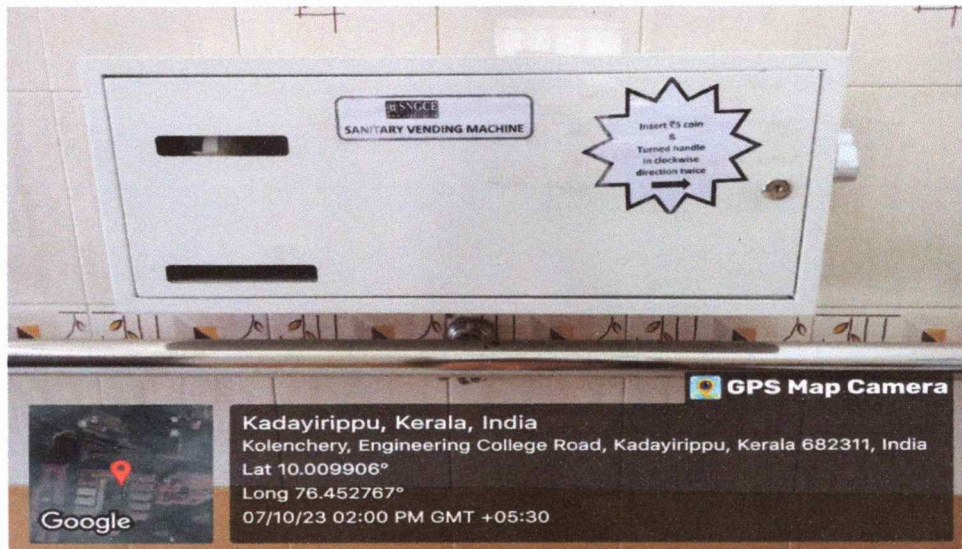

Common Room

Separate Common rooms are provided for girls. Rooms are provided with necessary facilities like first aid box, rest room, cots, beds, , chair, table, washrooms, Sanitary Napkin Vending Machine etc .Magazines and Newspapers are also arranged in the common room.

A. Huse
PRINCIPAL
Sree Narayana Gurukulam
College of Engineering
Kadayirippu, Kolenchery-682 311